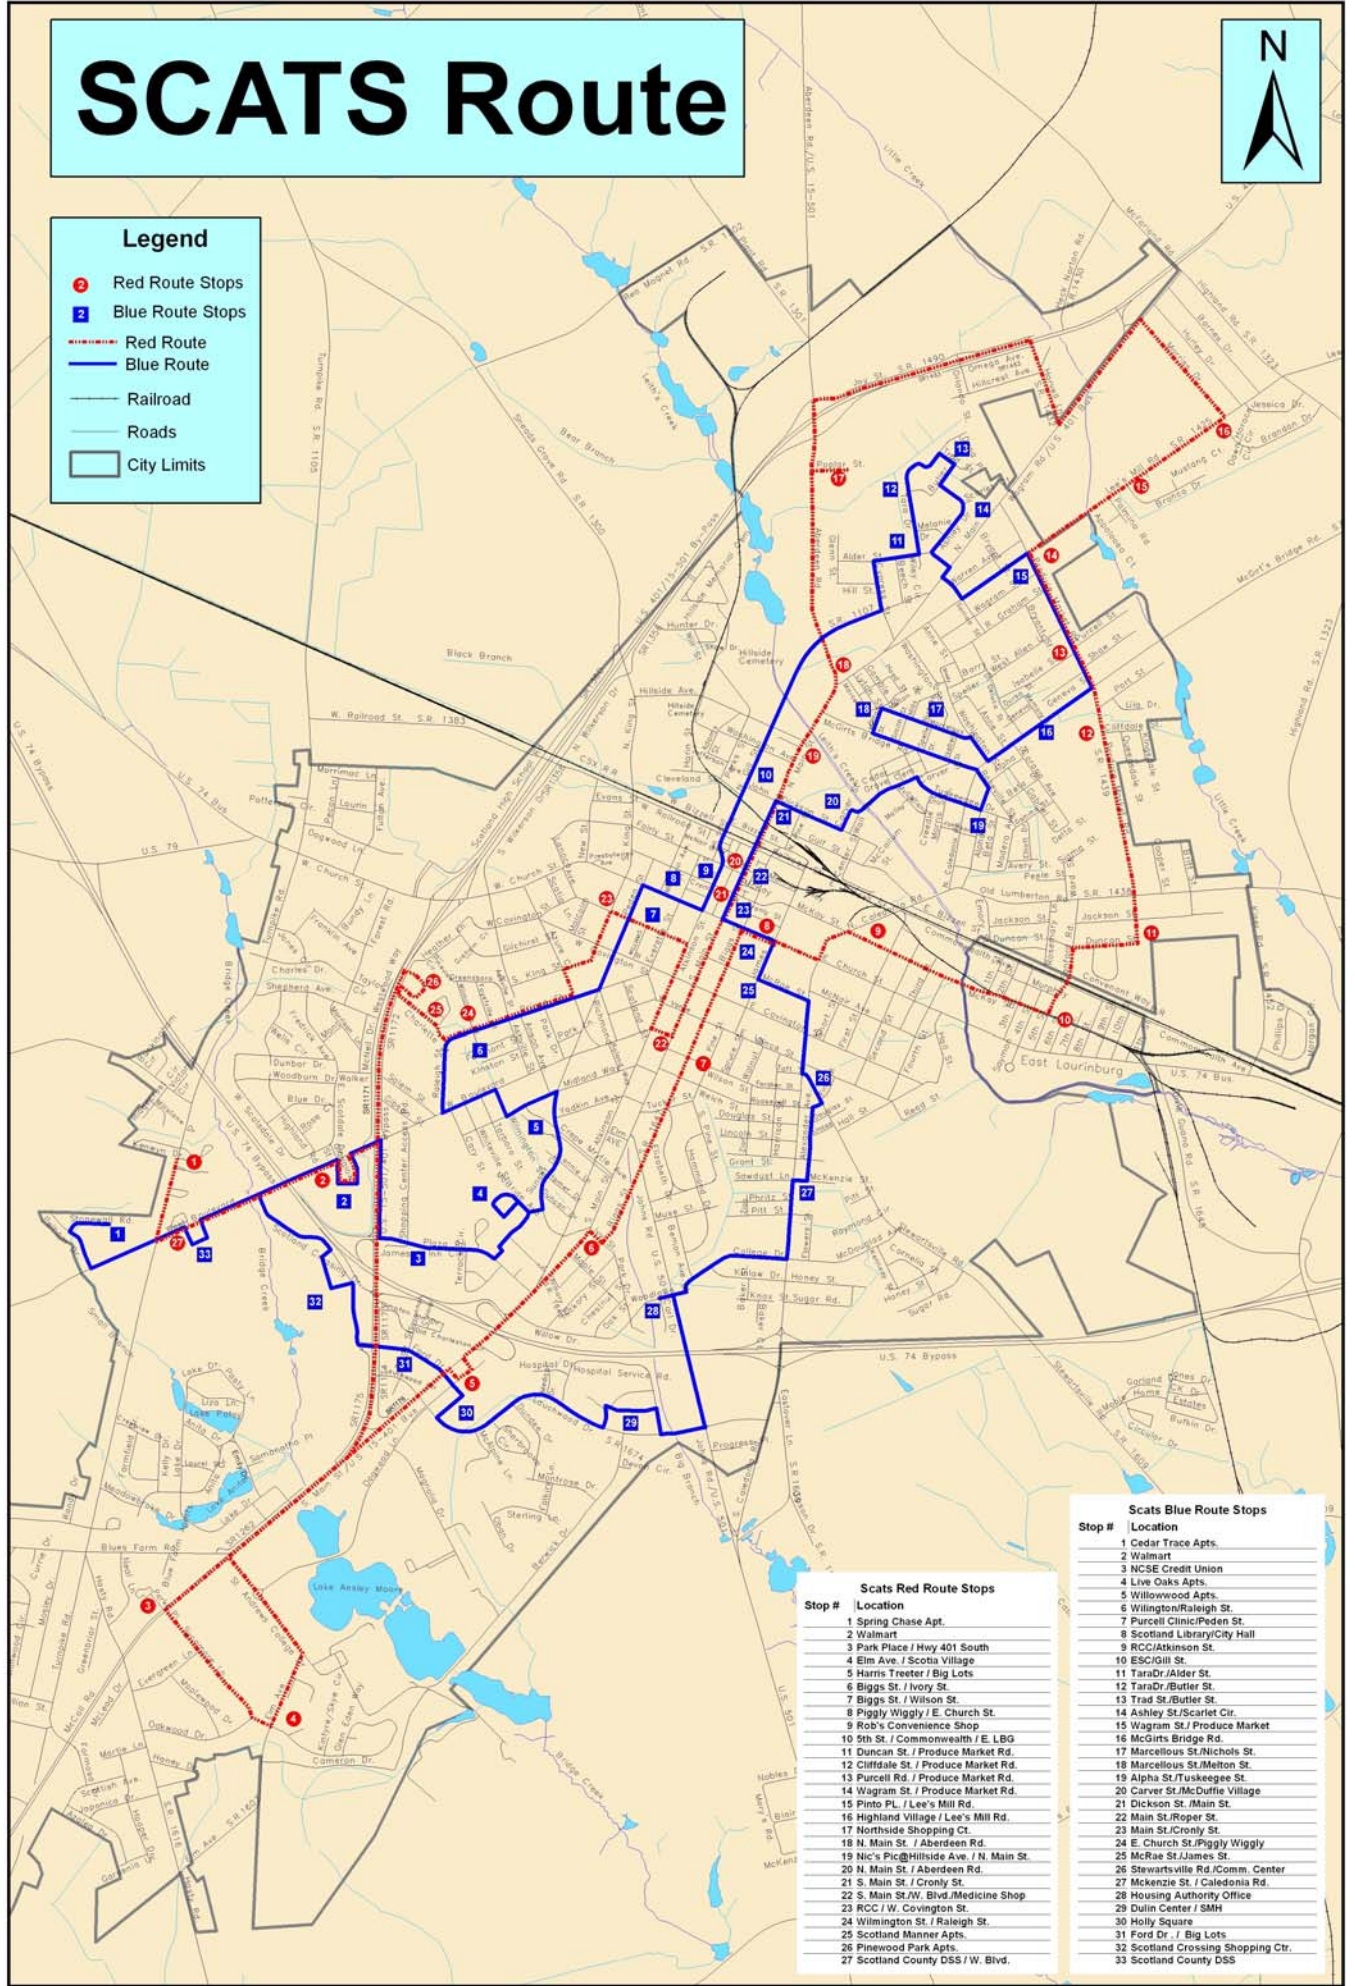

SCATS Route

Legend

- Red Route Stops
- 2 Blue Route Stops
- Red Route
- Blue Route
- Railroad
- Roads
- City Limits

Scats Red Route Stops

Stop #	Location
1	Spring Chase Apt.
2	Walmart
3	Park Place / Hwy 401 South
4	Elm Ave. / Scotia Village
5	Harris Treeter / Big Lots
6	Biggs St. / Ivory St.
7	Biggs St. / Wilson St.
8	Piggly Wiggly / E. Church St.
9	Rob's Convenience Shop
10	5th St. / Commonwealth / E. LBG
11	Duncan St. / Produce Market Rd.
12	Cliffdale St. / Produce Market Rd.
13	Purcell Rd. / Produce Market Rd.
14	Wagram St. / Produce Market Rd.
15	Pinto Pl. / Lee's Mill Rd.
16	Highland Village / Lee's Mill Rd.
17	Northside Shopping Ct.
18	N. Main St. / Aberdeen Rd.
19	Nic's Pic@Hillside Ave. / N. Main St.
20	N. Main St. / Aberdeen Rd.
21	S. Main St. / Cronly St.
22	S. Main St./W. Blvd./Medicine Shop
23	RCC / W. Covington St.
24	Wilmington St. / Raleigh St.
25	Scotland Manner Apts.
26	Pinewood Park Apts.
27	Scotland County DSS / W. Blvd.

Scats Blue Route Stops

Stop #	Location
1	Cedar Trace Apts.
2	Walmart
3	NCSE Credit Union
4	Live Oaks Apts.
5	Willowood Apts.
6	Wilmington/Raleigh St.
7	Purcell Clinic/Peden St.
8	Scotland Library/City Hall
9	RCC/Atkinson St.
10	ESC/Oilt St.
11	TaraDr./Alder St.
12	TaraDr./Butler St.
13	Trad St./Butler St.
14	Ashley St./Scarlet Cir.
15	Wagram St./Produce Market
16	McCains Bridge Rd.
17	Marcellous St./Nichols St.
18	Marcellous St./Melton St.
19	Alpha St./Tuskegee St.
20	Carver St./McDuffie Village
21	Dickson St./Main St.
22	Main St./Roper St.
23	Main St./Cronly St.
24	E. Church St./Piggly Wiggly
25	McRae St./James St.
26	Stewartsville Rd./Comm. Center
27	McKenzie St. / Caledonia Rd.
28	Housing Authority Office
29	Dulin Center / SMH
30	Holly Square
31	Ford Dr. / Big Lots
32	Scotland Crossing Shopping Ctr.
33	Scotland County DSS